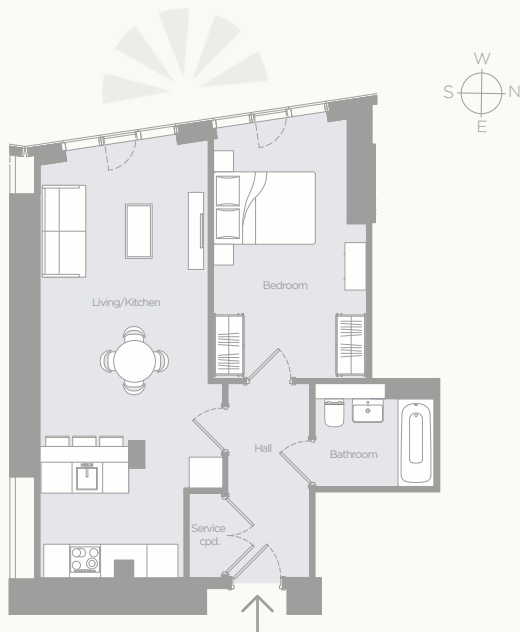

THE
RESIDENCES
DEANSGATE SQUARE

1 BED APARTMENTS

SUMMARY SHEET

SIZE From 442-600 sq ft
DEPOSIT 1 month's rent

ALL THIS INCLUDED AND MORE...

- MAKE IT YOUR HOME
- FLEXIBLE CONTRACTS
- DRY CLEANING
- 24-HOUR ON-SITE TEAM
- BESPOKE FURNITURE
- NO LETTING FEES
- BROADBAND INCLUDED
- FREE COFFEE
- CYCLE STORE
- PETS WELCOME
- CAR PARKING
- RESIDENT EVENTS

TYPICAL FLOORPLAN

Type **A**

1
Single aspect

AVAILABLE TYPES

A		B		C		D
N	W	N	W	N	W	N
1-8th & 28th	0-8th	9-12th	9-14th	9-12th	9-14th	2nd, 5-8th & 28th
595-600 sq ft		557-561 sq ft		442-443 sq ft		442-443 sq ft